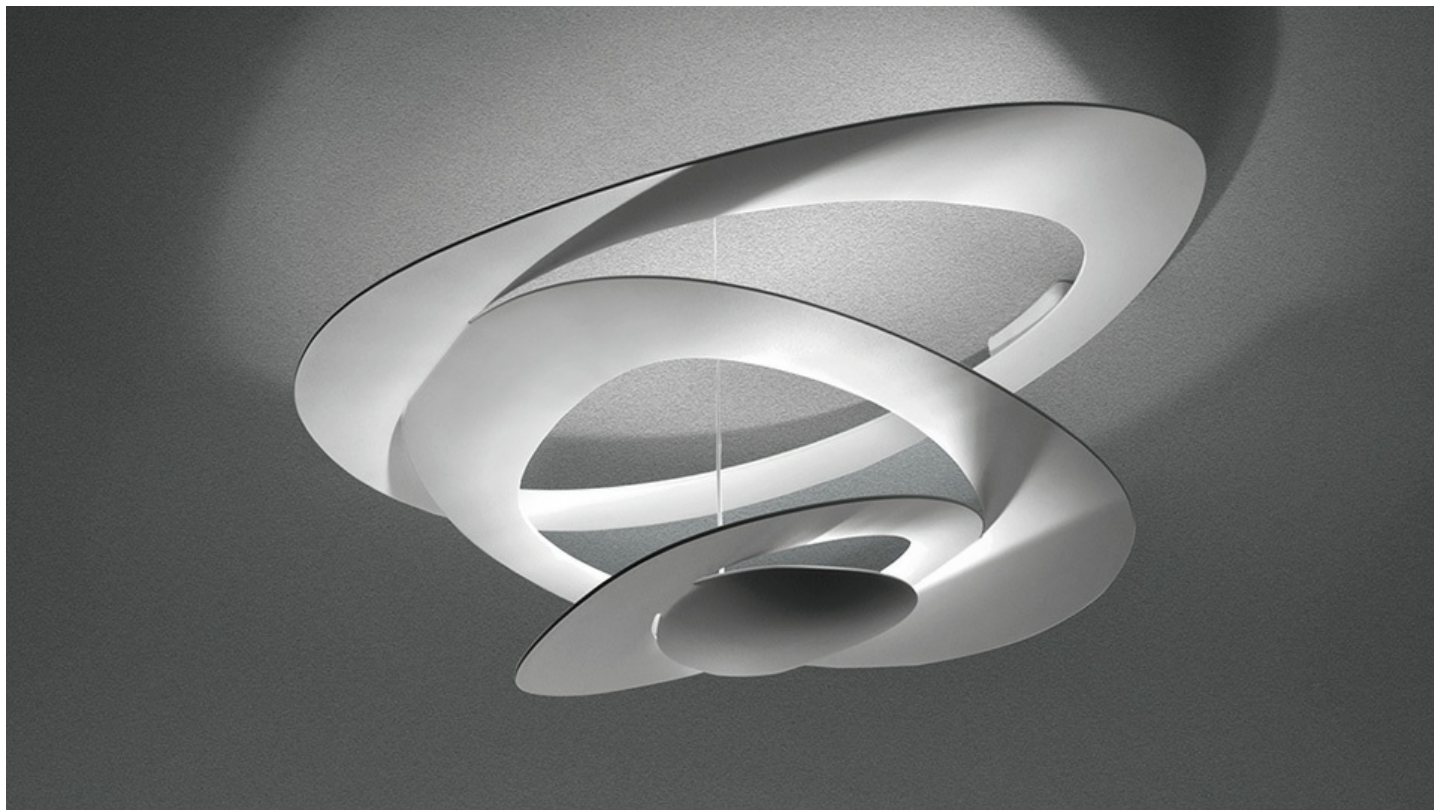

PRODUCT DATA SHEET

Pirce Mini Soffitto

Ceiling lamp in painted aluminium. Opening out of a slim disk are fluttering spirals, which fall gently downwards, creating magical effects of form and light.

Gold White

LED

    650° IP20

Watt	Luminous Flux (lm)	CCT	Color	Code	Product name
44W	3097lm	2700K	<input type="radio"/>	1255W10A	Pirce Mini Ceiling LED White 2700K
			<input type="radio"/>	1255110A	Pirce Mini Ceiling LED White 3000K
	3313lm	3000K	<input checked="" type="radio"/>	1255120A	Pirce Mini Ceiling LED 3000K Gold